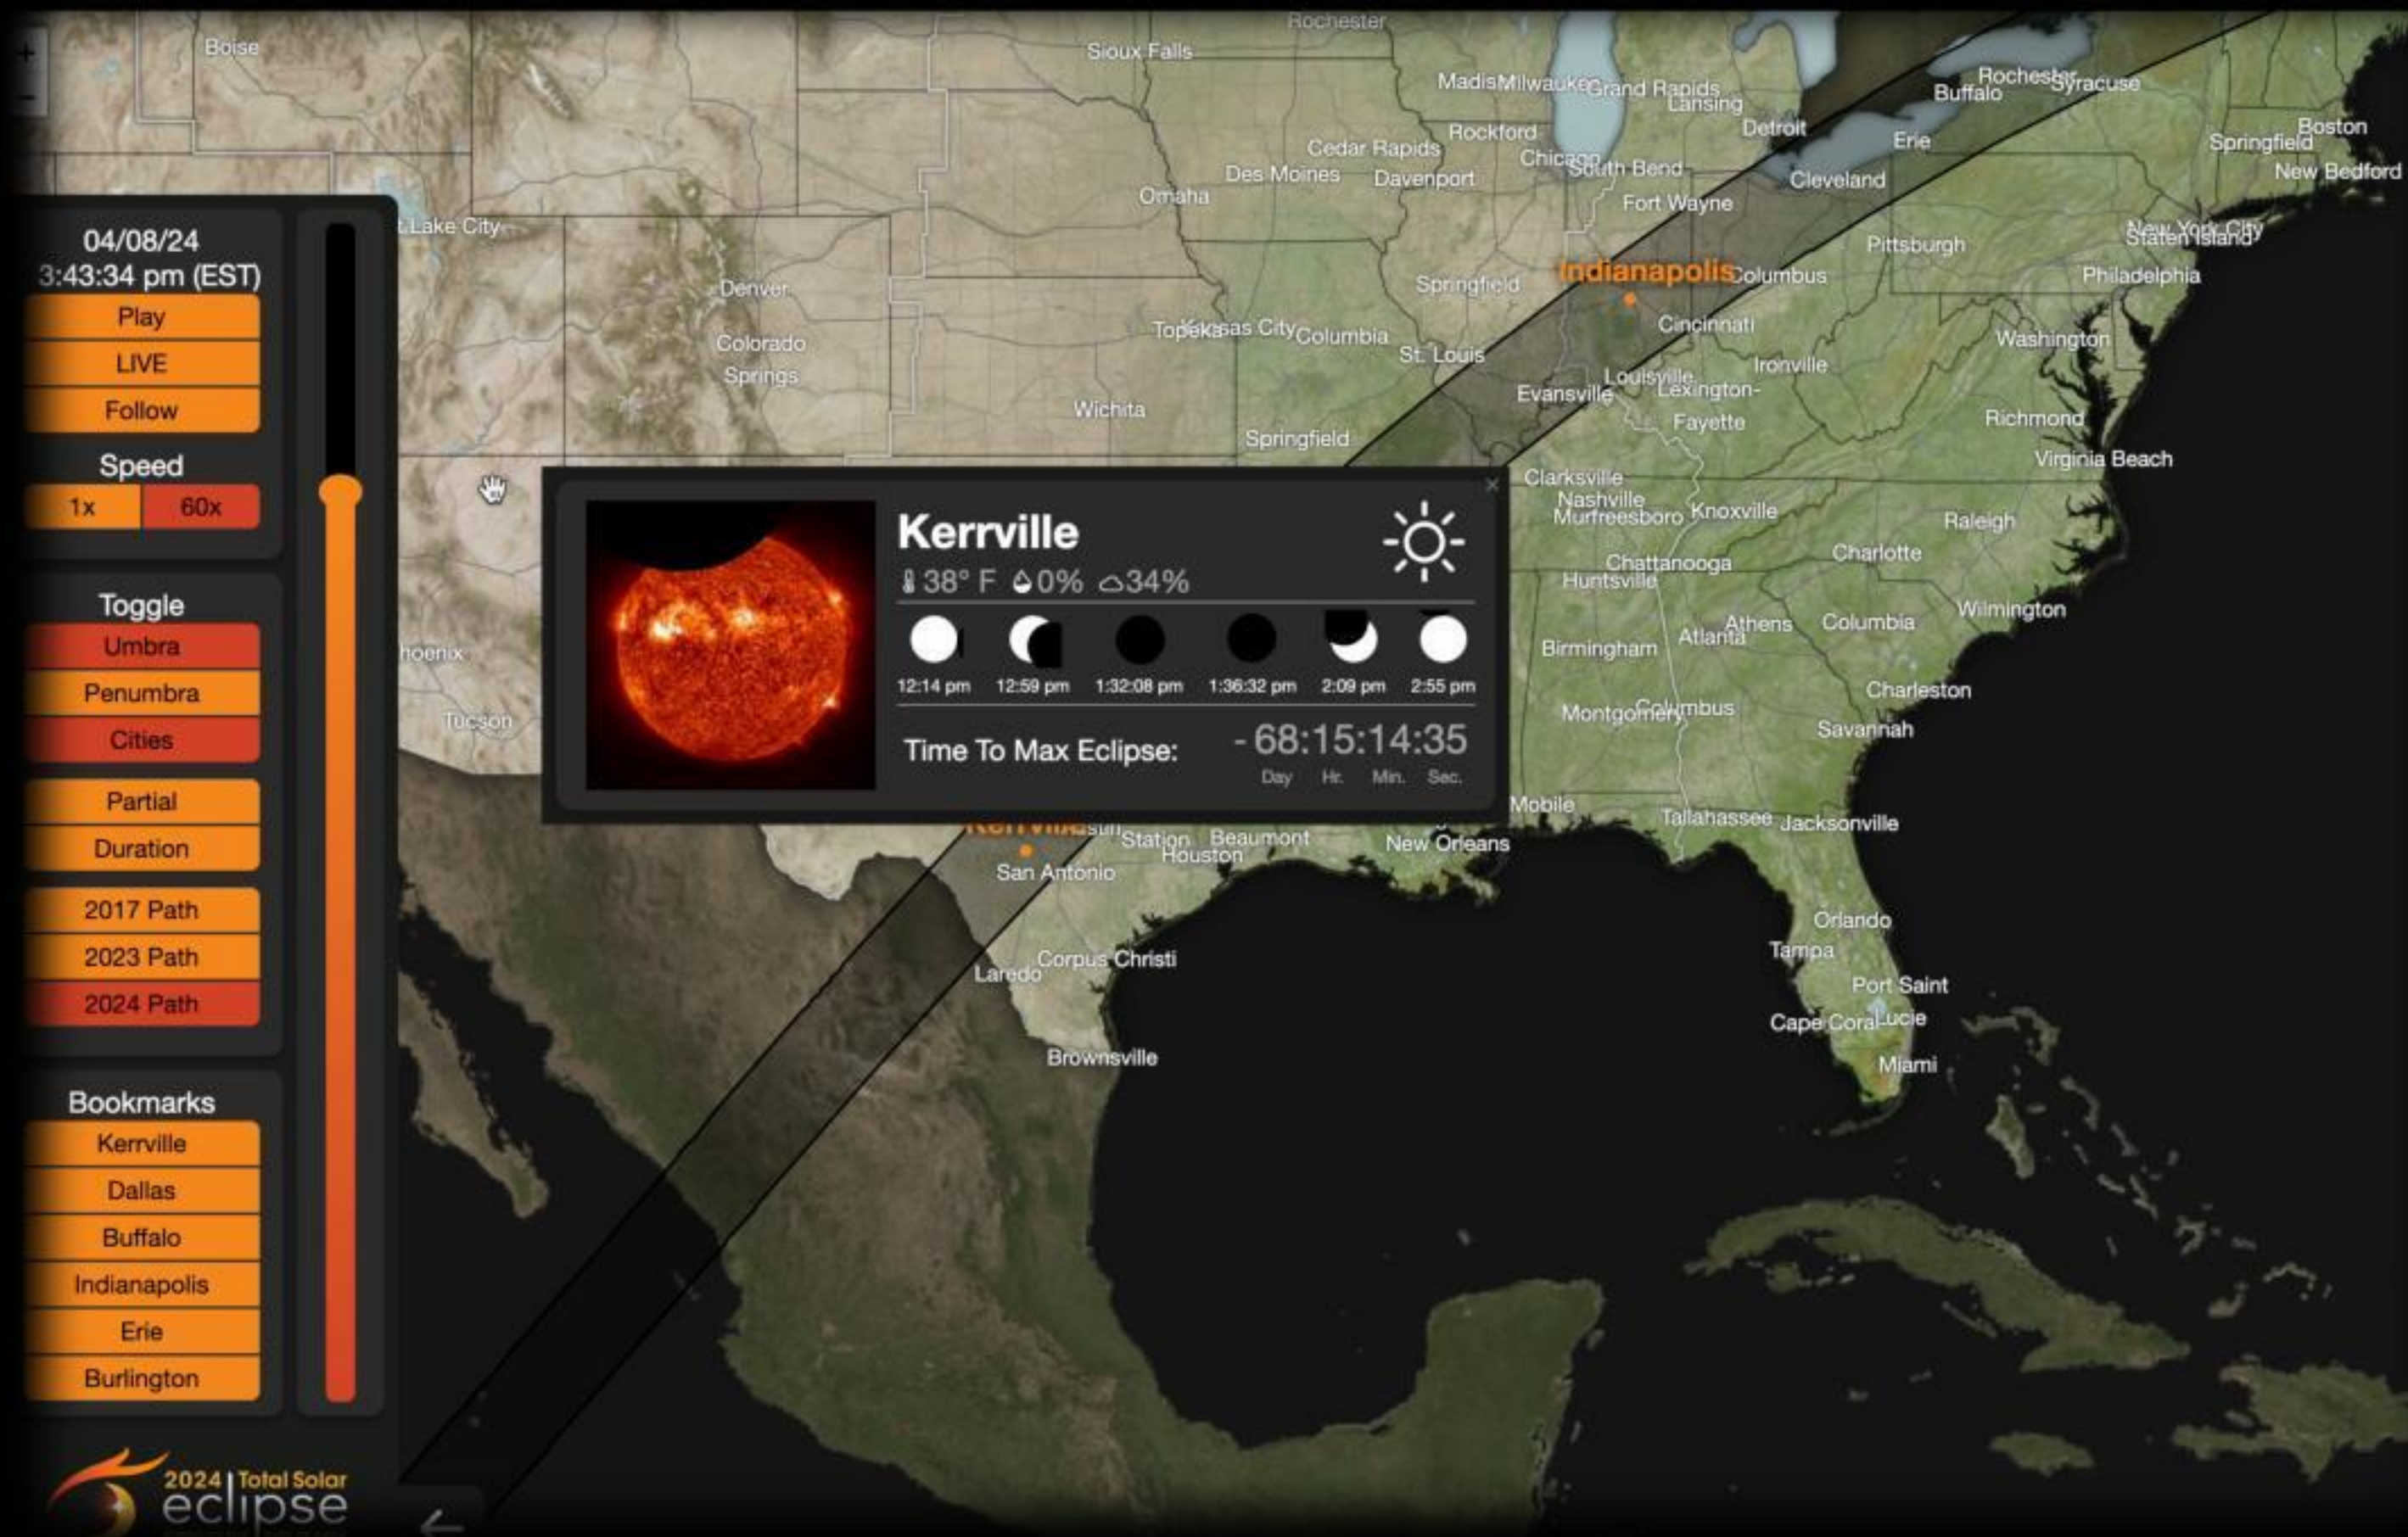

I · II · **Features** · IV · V
NASA Scientific Visualization Studio

The Eclipse Explorer can: display the **position of the eclipse at different times.**

Alex Gurvich, Ph.D.
Ernie Wright
Michala Garrison

I · II · **Features** · IV · V
NASA Scientific Visualization Studio

The Eclipse Explorer can: **simulate the view of the eclipse** from major cities.

Alex Gurvich, Ph.D.
Ernie Wright
Michala Garrison

I · II · Features · IV · V
NASA Scientific Visualization Studio