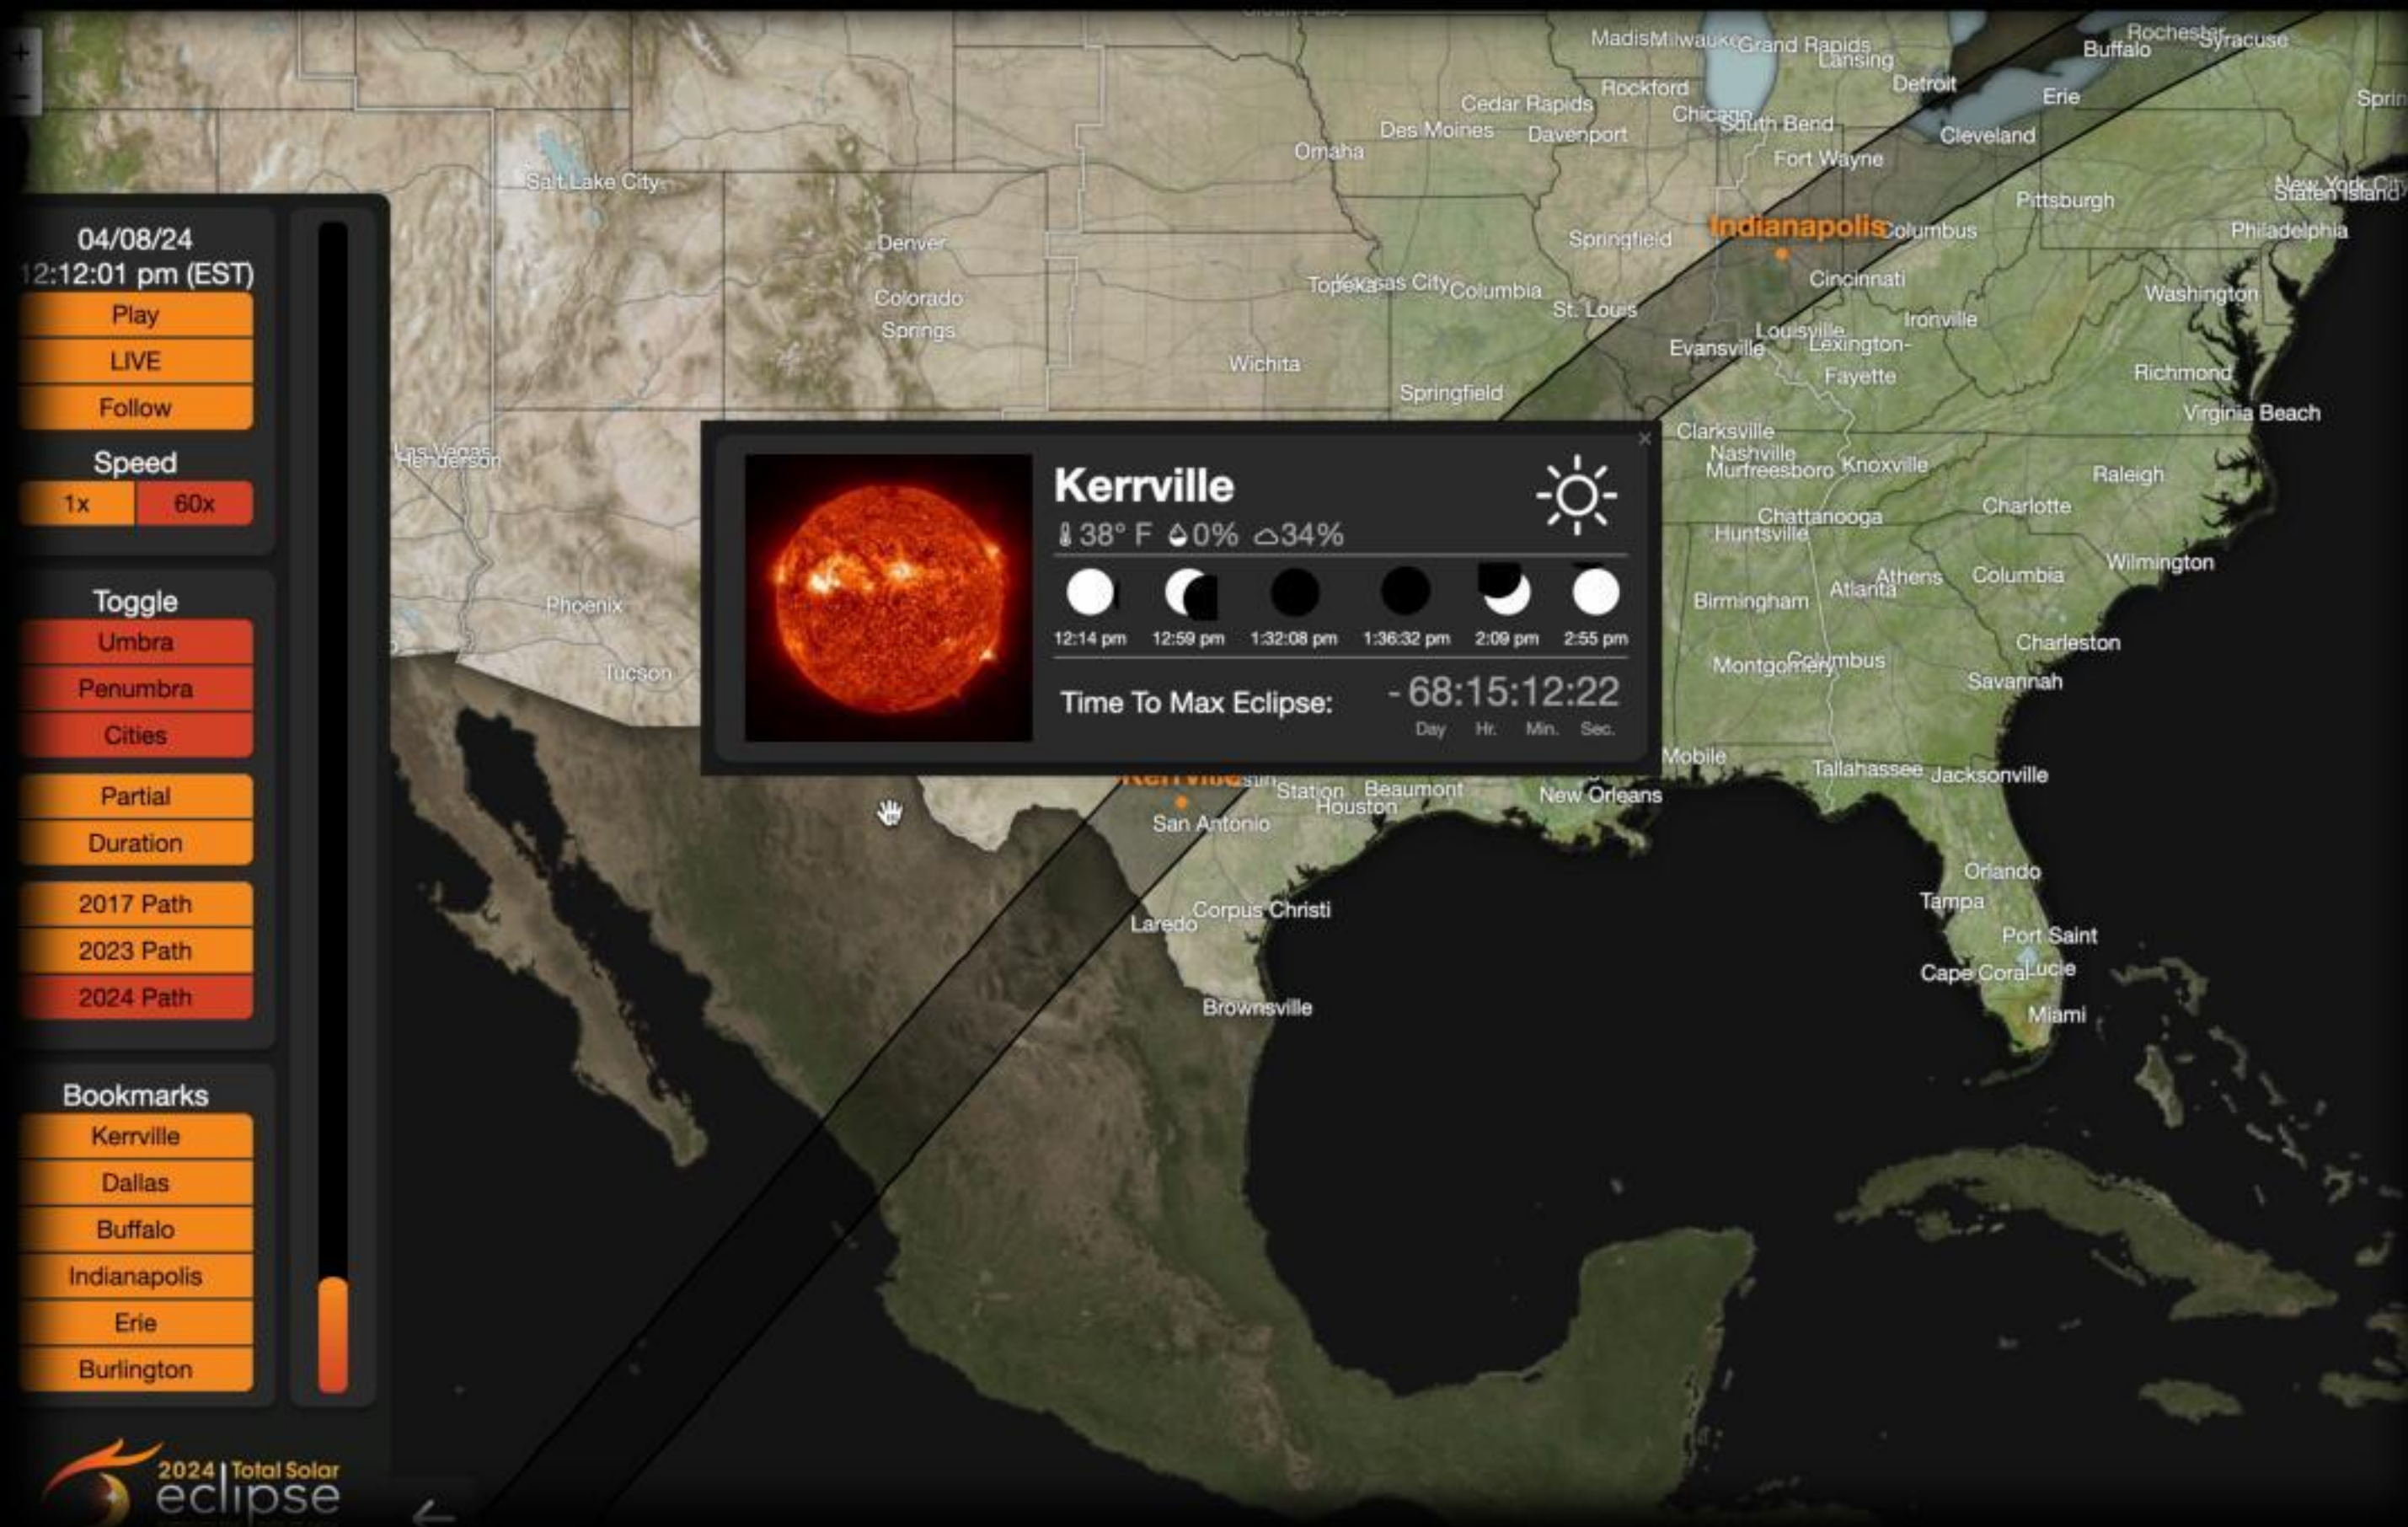

I · II · **Features** · IV · V
NASA Scientific Visualization Studio

The Eclipse Explorer can: display the **position of the eclipse at different times.**

Alex Gurvich, Ph.D.
Ernie Wright
Michala Garrison

I · II · **Features** · IV · V
NASA Scientific Visualization Studio

The Eclipse Explorer can: **simulate the view of the eclipse** from major cities.

Alex Gurvich, Ph.D.
Ernie Wright
Michala Garrison

I · II · Features · IV · V
NASA Scientific Visualization Studio

The Eclipse Explorer can: **jump to specific phases** of the eclipse.

Alex Gurvich, Ph.D.
Ernie Wright
Michala Garrison

I · II · **Features** · IV · V
NASA Scientific Visualization Studio

Interest built up **exponentially** as we approached the **date of the eclipse**.