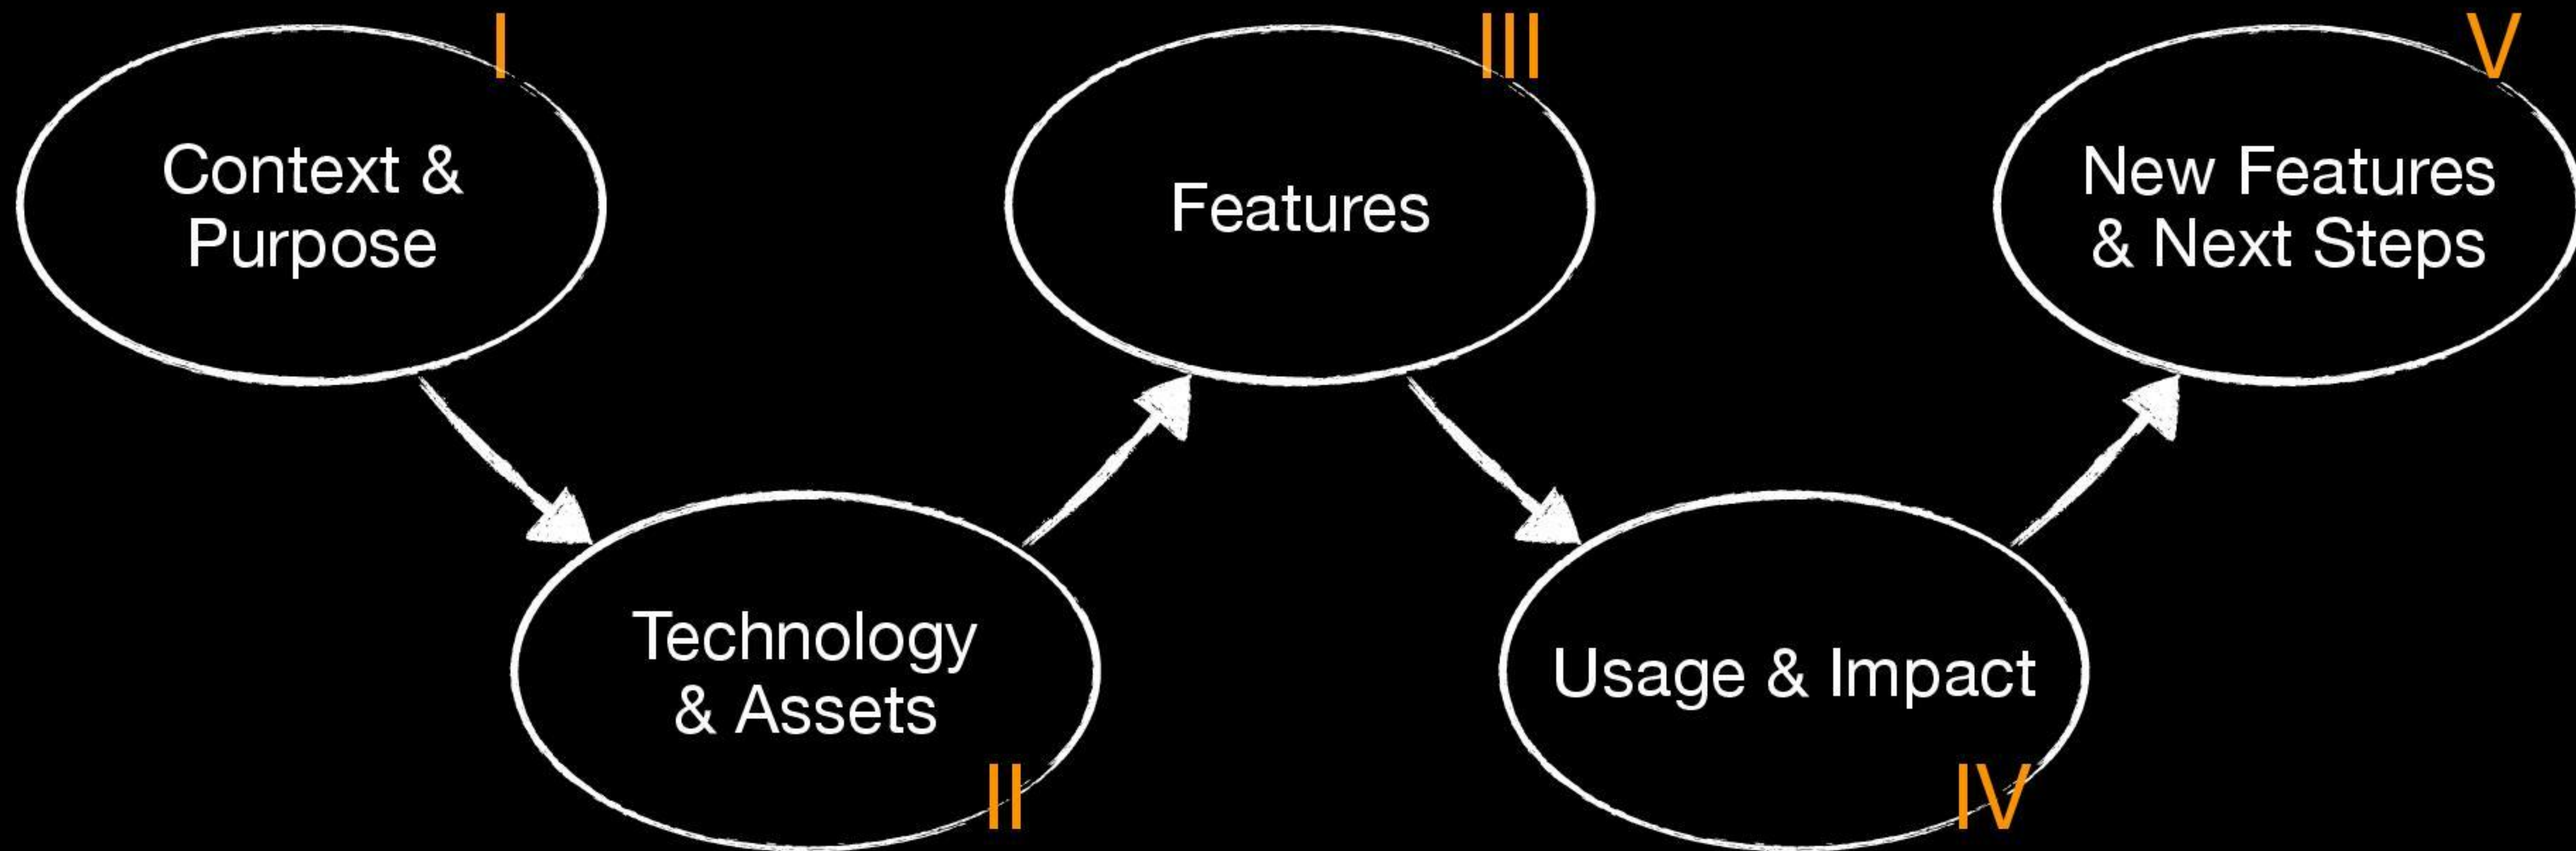

The NASA Eclipse Explorer

2023 & 2024 Annular Solar Eclipse Edition

<https://go.nasa.gov/eclipseexplorer>

Alex Gurvich, Ph.D.
Ernie Wright
Michala Garrison

NASA Scientific Visualization Studio

Roadmap

Alex Gurvich, Ph.D.
Ernie Wright
Michala Garrison

I · II · III · IV · V

NASA Scientific Visualization Studio

The story begins in 2017, the **NASA Broadcast Team** needed an asset to cut to so they could show the **current location of the eclipse.**

Alex Gurvich, Ph.D.
Ernie Wright
Michala Garrison

Context & Purpose · II · III · IV · V
NASA Scientific Visualization Studio

As the 2023 annular eclipse approached, we asked ourselves: could we **accomplish two goals at once?**

Alex Gurvich, Ph.D.
Ernie Wright
Michala Garrison